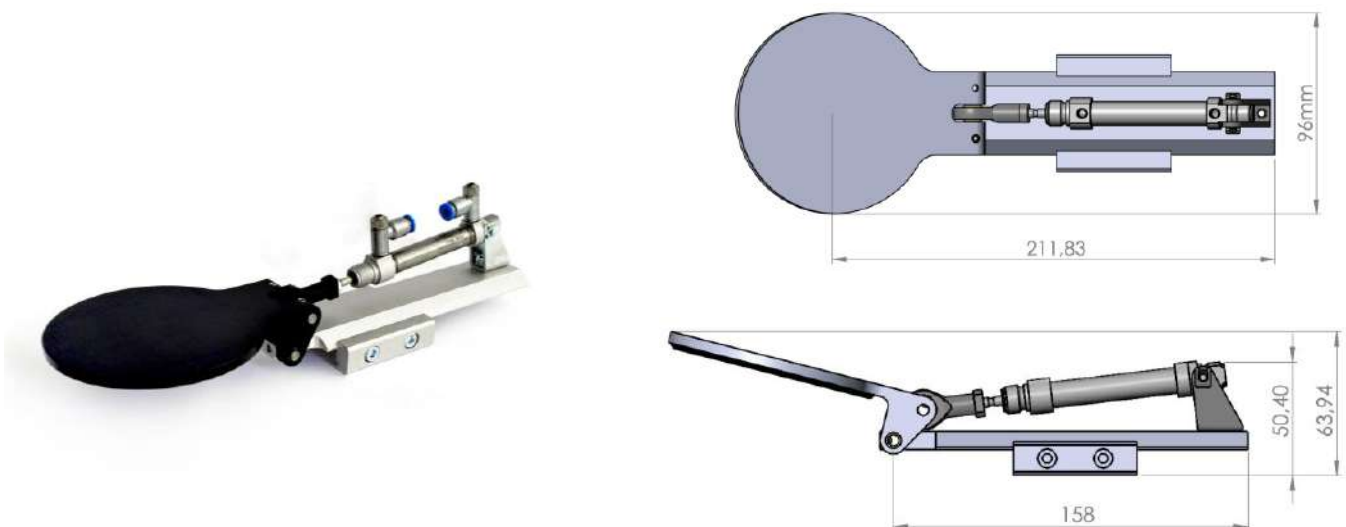

WIC INDUSTRIAL ACCESSORIES

Datasheet

Release date: 17th of March 2021

Revision number: 210317

Standard mounting kit (in the package with WIC Industrial)

360° rotation and 360° tilt kit

Pneumatic shutter

Wind curtain 2"