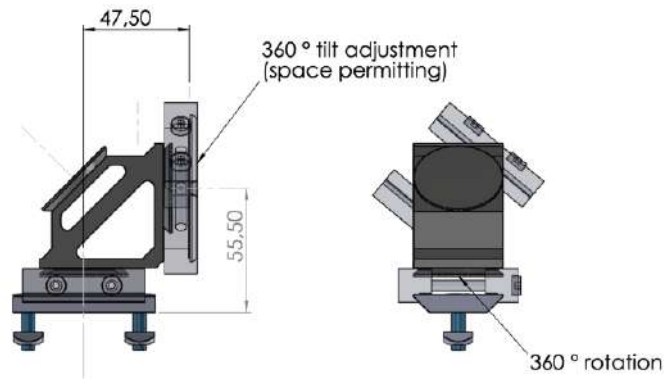

WIC INDUSTRIAL ACCESSORIES

Datasheet

Release date: 17th of March 2021

Revision number: 210317

Standard mounting kit (in the package with WIC Industrial)

360° rotation and 360° tilt kit

Pneumatic shutter

Wind curtain 2"