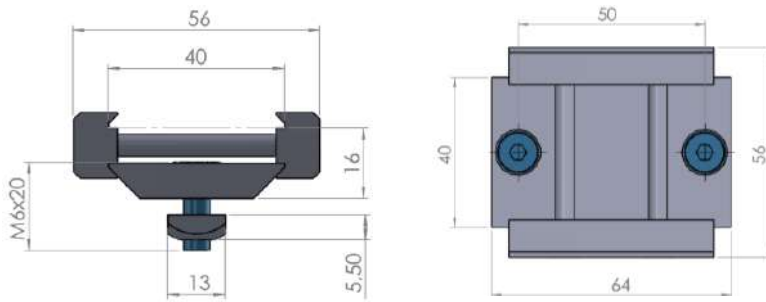

WIC INDUSTRIAL ACCESSORIES

Datasheet

Release date: 17th of March 2021

Revision number: 210317

Standard mounting kit (in the package with WIC Industrial)

360° rotation and 360° tilt kit

Pneumatic shutter

Wind curtain 2"