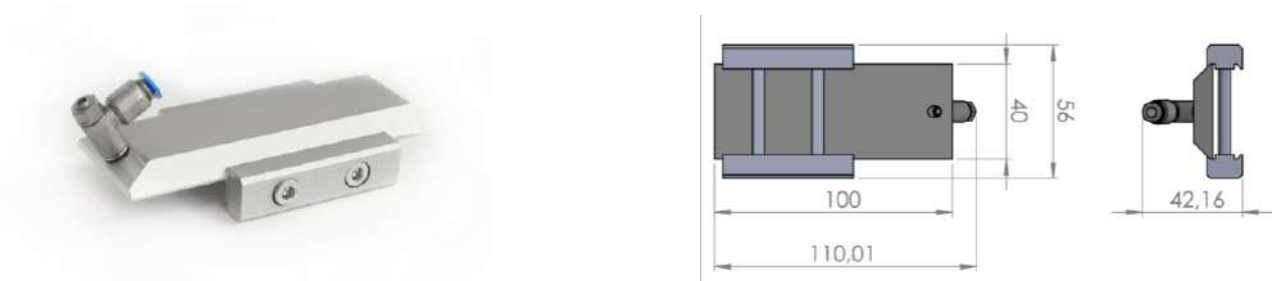

Wind curtain 2"

Air nozzle

Heating plate

Water cooling module