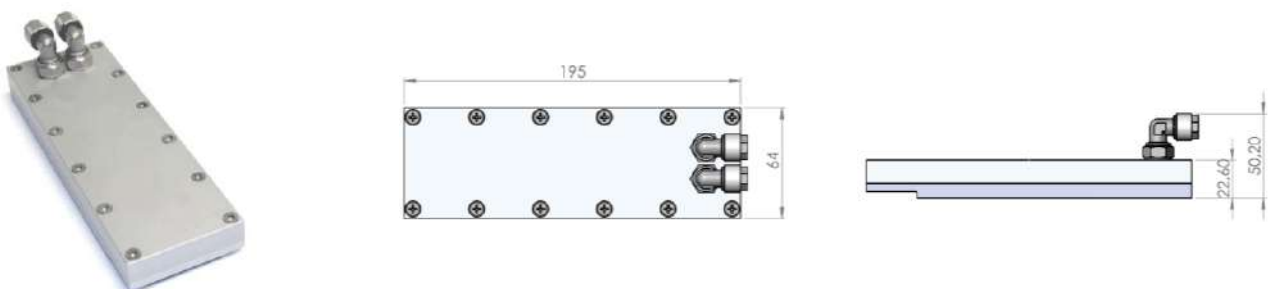

Water cooling module