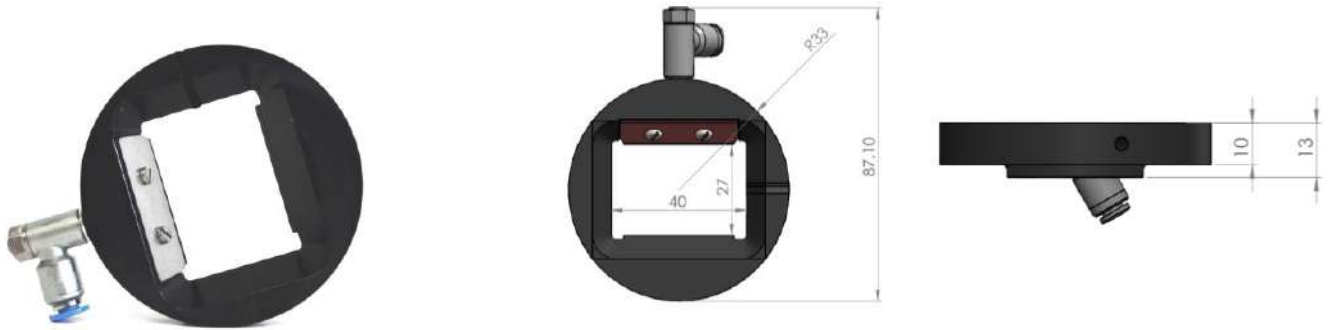

WIC INDUSTRIAL ACCESSORIES

Datasheet

Release date: 17th of March 2021

Revision number: 210317

Standard mounting kit (in the package with WIC Industrial)

360° rotation and 360° tilt kit

Pneumatic shutter

Wind curtain 2"