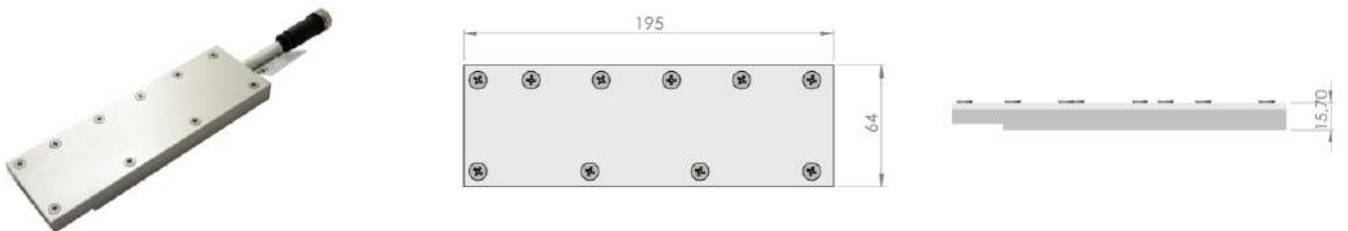

Heating plate