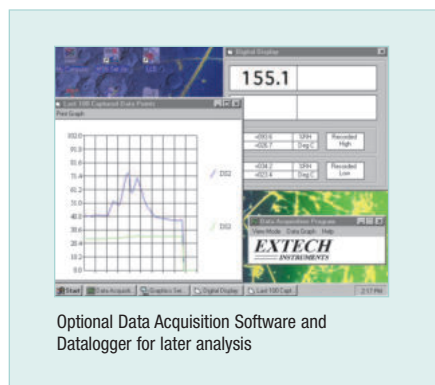

## Heavy Duty Light Meter with PC Interface

 **Simultaneous display of Foot Candles or Lux**  
Plus four lighting types - now includes Sodium light measurements

### Features:

- Microprocessor assures maximum accuracy plus special functions
- Fc Range: 200.0, 2000, 5000Fc  
Lux Range: 2000, 20,000, 50,000Lux
- Basic accuracy of  $\pm 4\%$  FS
- Large 1.4" (1999 count) LCD display
- % displays differential from reference point
- "ZERO" Re-Calibration
- Utilizes precision photo diode and color correction filter
- Cosine and color corrected measurements
- $\pm 4\%$  accuracy is enhanced by selecting lighting type (Tungsten/Daylight, Fluorescent, Sodium, Mercury)
- Record/Recall MIN, MAX and AVG readings
- Data Hold plus Auto shut off
- Built-in RS-232 serial interface, optional software
- Dimensions: 7 x 2.9 x 1.3" (178 x 74 x 33mm);  
Weight: 1.6lbs. (726g)
- Complete with 9V battery, light sensor with 45" (1.1m) cable, protective cover, and holster with stand

### Interface Options:

- Optional Windows<sup>®</sup> Data Acquisition Software and serial cable enable user to display and capture readings on a PC, and set time intervals and alarms
- Optional battery operated Datalogger module stores over 8000 readings for later transfer to a PC