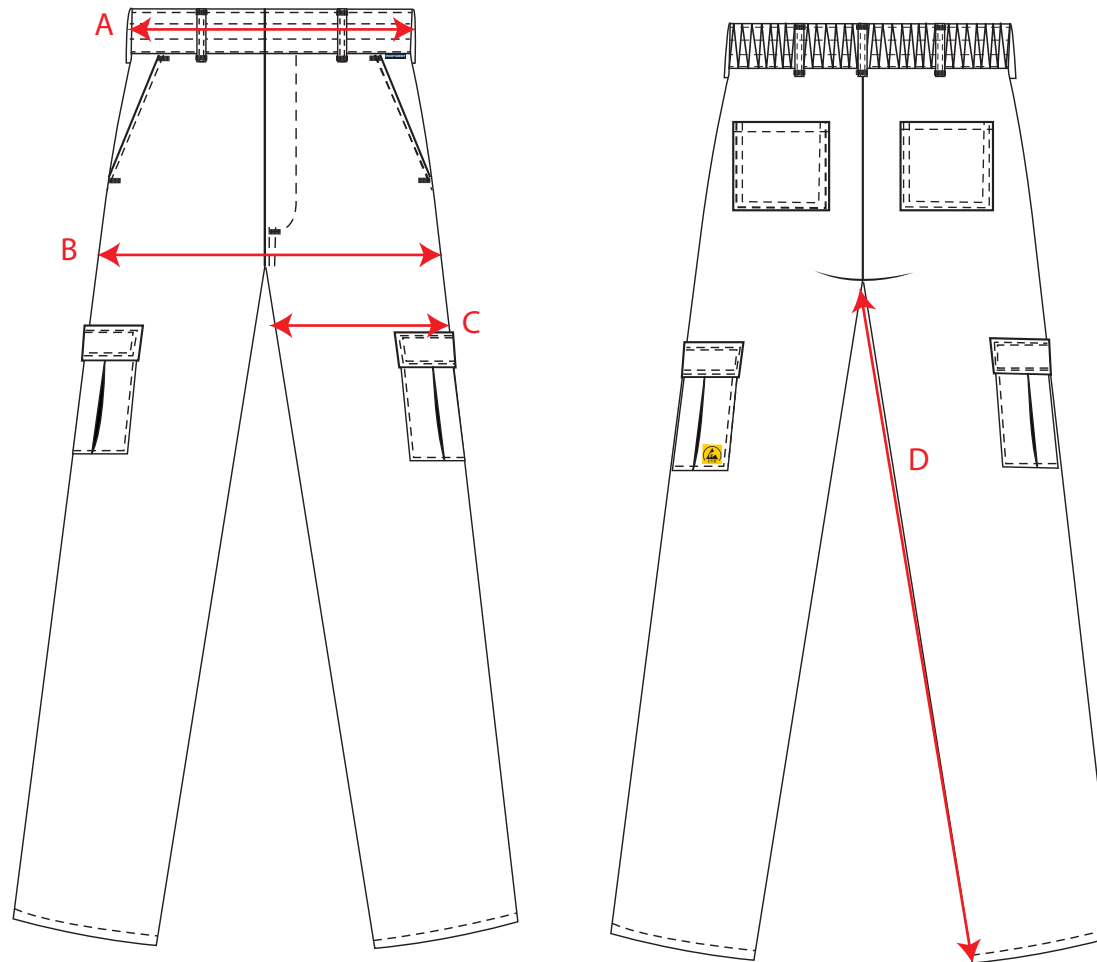

STYLE NO: **AS12** DESCRIPTION: Women's Anti-Static ESD Trousers

		XS	S	M	L	XL	XXL	3XL	4XL	5XL
Waist	A	34	36	40	44.25	50.5	54	57.5	60.75	64
Seat	B	49	51	55	59	65	68	71	74	77
Thigh	C	29.5	30.75	33	35.5	39	40.75	42.5	44.25	46
Inside Leg	D	74	74	74	74	74	74	74	74	74