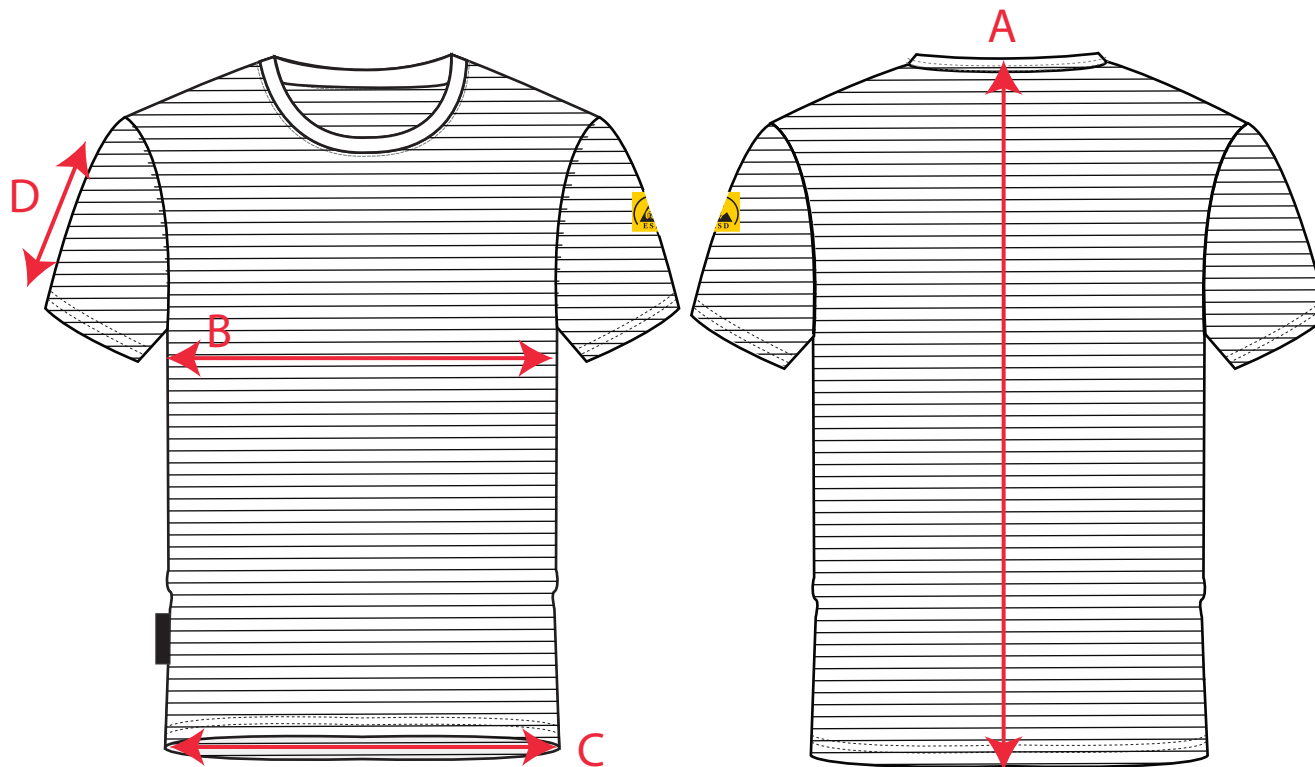

STYLE NO: AS20

DESCRIPTION: Anti Static ESDT-Shirt S/S

Description CM		XXS	XS	S	M	L	XL	XXL	3XL	4XL	5XL	6XL	7XL	8XL	9XL
Back Length	A	70.00	71.00	72.00	73.00	74.00	76.00	78.00	80.00	82.00	84.00	86.00	88.00	90.00	92.00
Chest Width	B	38.00	42.00	48.00	52.00	56.00	62.00	66.00	70.00	74.00	80.00	86.00	92.00	98.00	104.00
Hem Width - relaxed	C	38.00	42.00	48.00	52.00	56.00	62.00	66.00	70.00	74.00	80.00	86.00	92.00	98.00	104.00
Sleeve Length - Set In - Short Sleeve	D	20.00	21.00	22.00	23.00	24.00	25.00	26.00	27.00	28.00	29.00	30.00	31.00	32.00	33.00