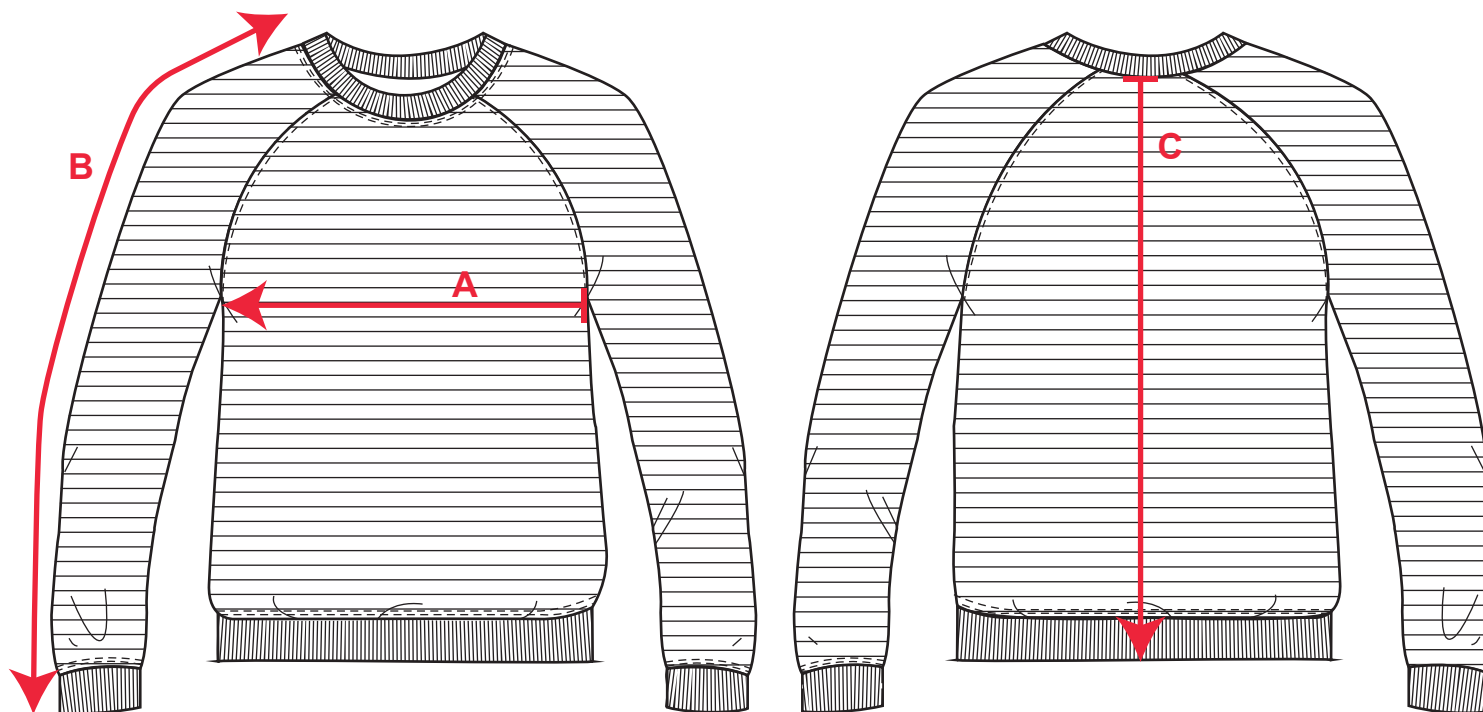

STYLE NO: **AS24** DESCRIPTION: **96% Cotton 4% Carbon-Fibre**

		S	M	L	XL	2XL	3XL
AREA	TO FIT						
A	CHEST WIDTH (HALF)	51	55	59	63	67	71
B	OVERARM SLEEVE LENGTH- inclue collar & cuff	82	83	84	85	86	87
C	BACK LENGTH AT CB	71	72	73	74	75	76