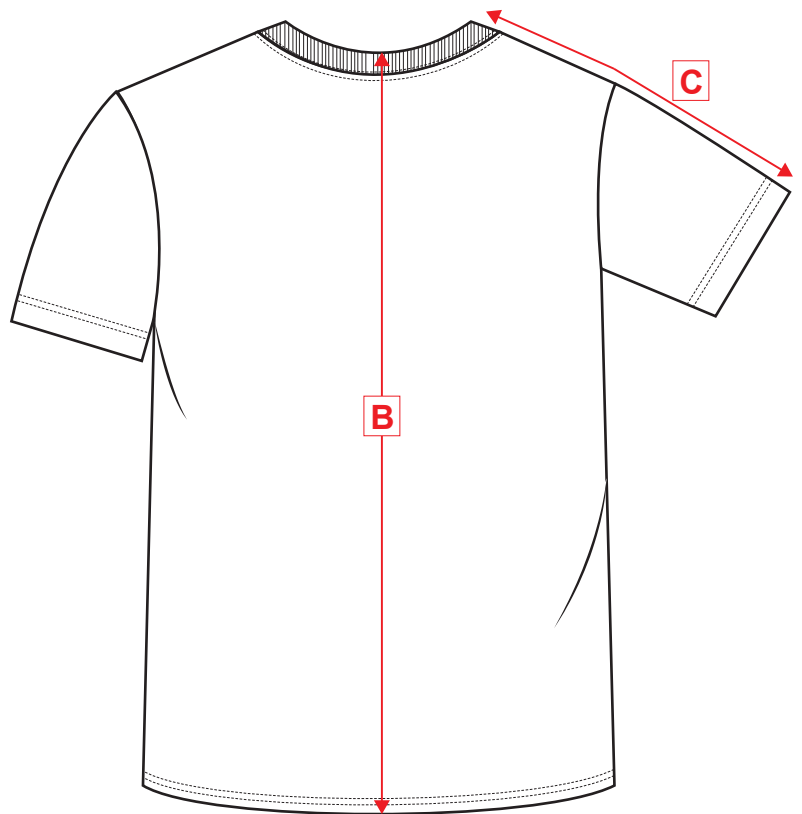

STYLE NO: B195

DESCRIPTION: Premium T-Shirt

### Measurements

(Fully Relaxed Fabric In Cm's)

AREA	Code	XS	SMALL	MEDIUM	LARGE	X-LARGE	XX-LARGE	3XL	4XL	5XL	Tolerance Plus
<b>Chest</b>	<b>A</b>	88	96	104	112	120	128	136	144	152	1.5
<b>Back Length</b> <i>Include Collar</i>	<b>B</b>	70	72	74	76	78	80	82	84	86	1
<b>Sleeve Length</b> <i>Include Collar</i>	<b>C</b>	37	39	41	43	45	47	49	51	53	0.5