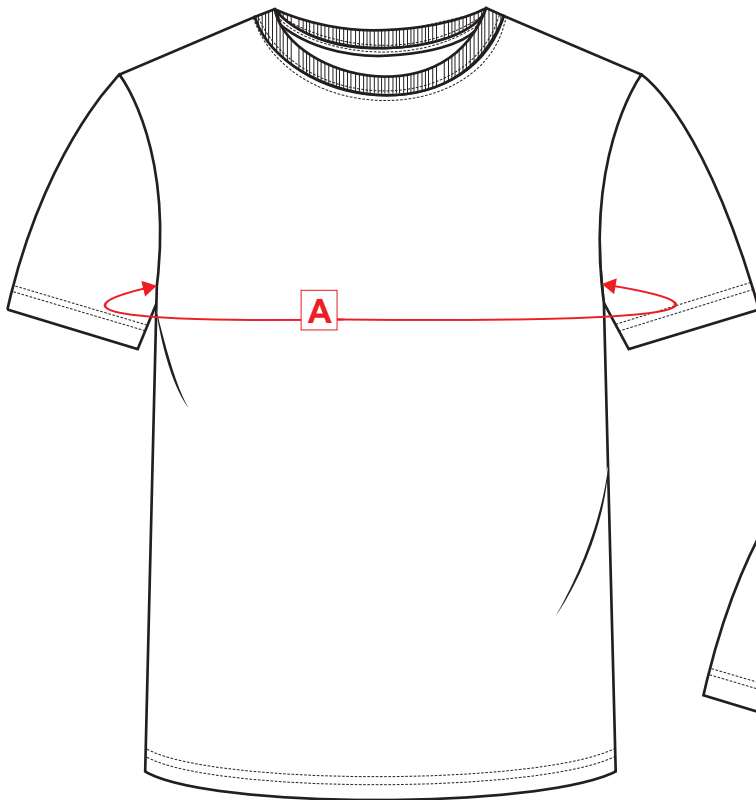

STYLE NO: B195

DESCRIPTION: Premium T-Shirt

### Measurements

(Fully Relaxed Fabric In Cm's)

AREA	Code	XS	SMALL	MEDIUM	LARGE	X-LARGE	XX-LARGE	3XL	4XL	5XL	Tolerance Plus
<b>Chest</b>	<b>A</b>	88	96	104	112	120	128	136	144	152	1.5
<b>Back Length</b> <i>Include Collar</i>	<b>B</b>	70	72	74	76	78	80	82	84	86	1
<b>Sleeve Length</b> <i>Include Collar</i>	<b>C</b>	37	39	41	43	45	47	49	51	53	0.5