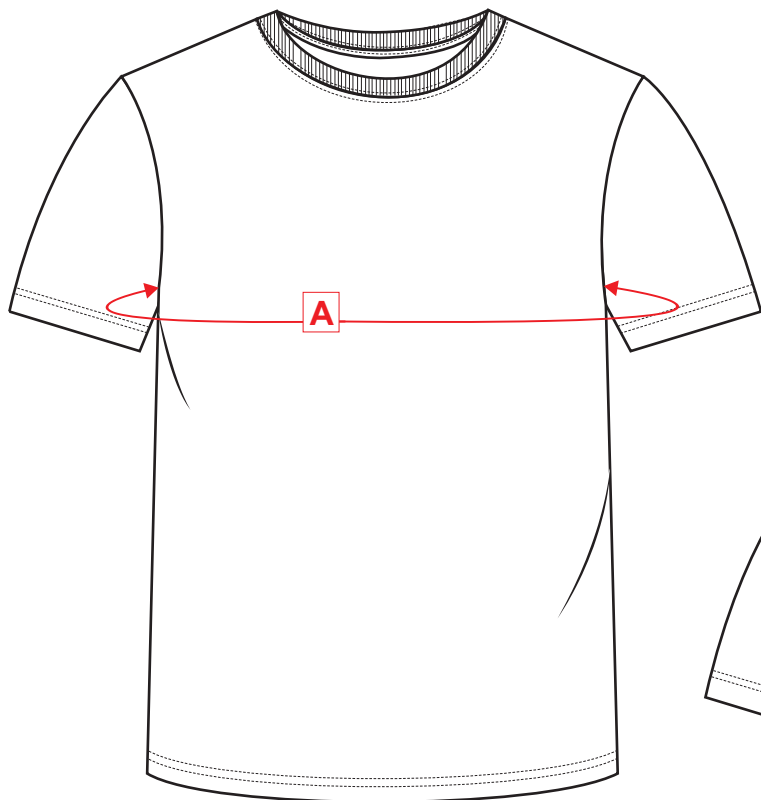

STYLE NO: B195

DESCRIPTION: Premium T-Shirt

### Measurements

(Fully Relaxed Fabric In Cm's)

AREA	Code	XS	SMALL	MEDIUM	LARGE	X-LARGE	XX-LARGE	3XL	4XL	5XL	Tolerance Plus
<b>Chest</b>	<b>A</b>	88	96	104	112	120	128	136	144	152	1.5
<b>Back Length</b> <i>Include Collar</i>	<b>B</b>	70	72	74	76	78	80	82	84	86	1
<b>Sleeve Length</b> <i>Include Collar</i>	<b>C</b>	37	39	41	43	45	47	49	51	53	0.5