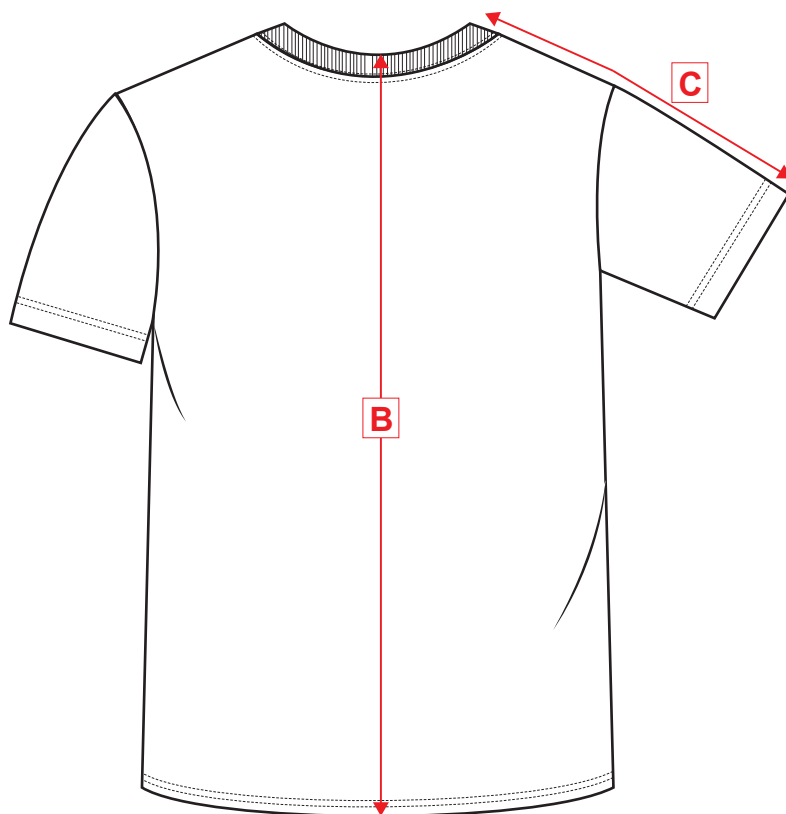

STYLE NO: B195

DESCRIPTION: Premium T-Shirt

### Measurements

(Fully Relaxed Fabric In Cm's)

AREA	Code	XS	SMALL	MEDIUM	LARGE	X-LARGE	XX-LARGE	3XL	4XL	5XL	Tolerance Plus
<b>Chest</b>	<b>A</b>	88	96	104	112	120	128	136	144	152	1.5
<b>Back Length</b> <i>Include Collar</i>	<b>B</b>	70	72	74	76	78	80	82	84	86	1
<b>Sleeve Length</b> <i>Include Collar</i>	<b>C</b>	37	39	41	43	45	47	49	51	53	0.5