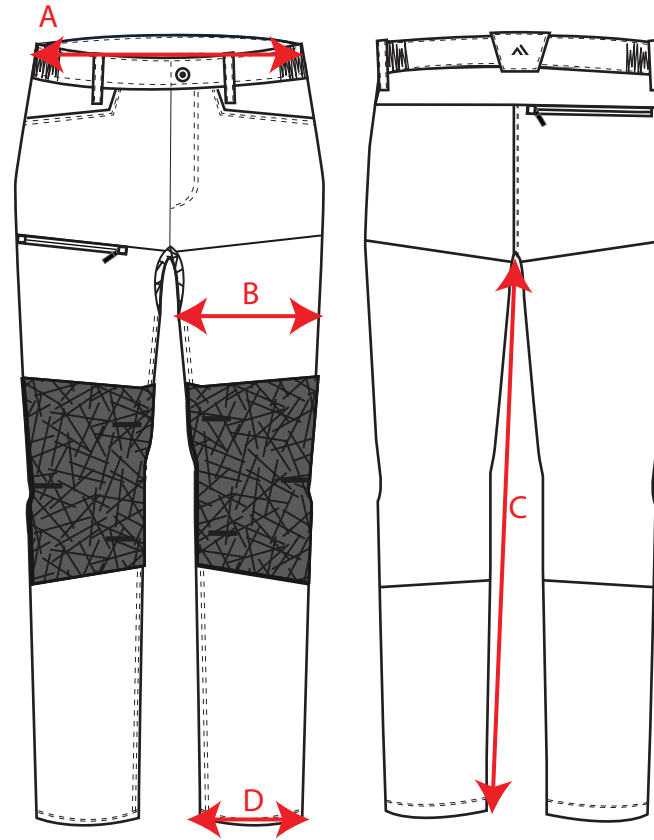

STYLE NO: **CD887** DESCRIPTION: WOMENS WORK TROUSER

All measurements in CM	Size	XS	S	M	L	XL	2XL				
	UK	6	8	10	12	14	16	18	20	22	24
	Inch's	24	26	28	30	32	34	36	38	40	42
Waist fixed waist	A	63.5	68.5	73.5	78.5	83.5	88.5	93.5	98.5	103.5	108.5
Thigh full	B	57	59.5	62	64	66.5	69	71.5	74	76.5	79
Inside Leg	C	74	74	74	74	74	74	74	74	74	74
Ankle full	D	33.2	33.2	33.2	33.7	33.7	33.7	33.7	33.7	33.7	33.7