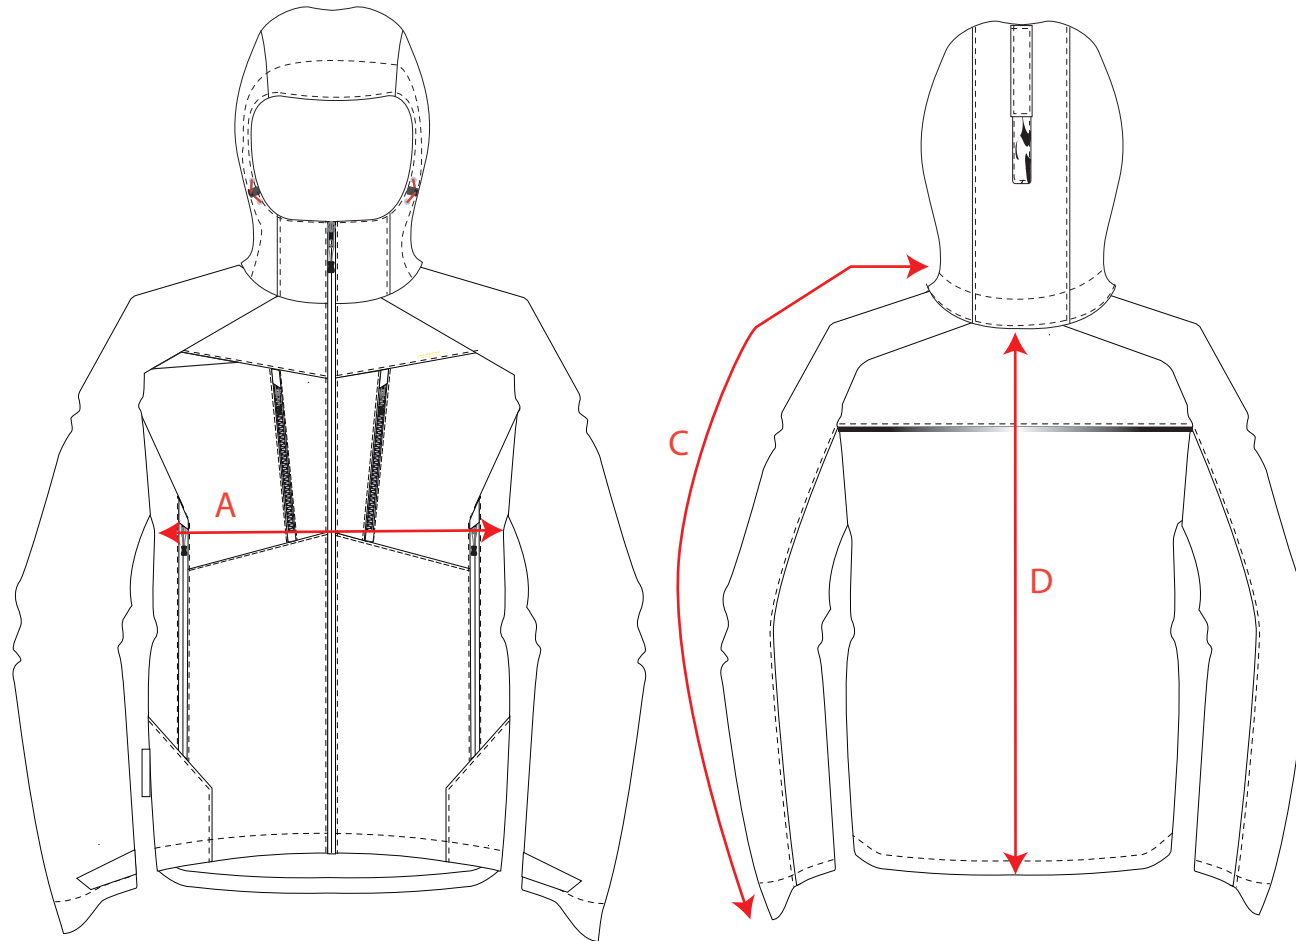

STYLE NO:	DX460	DESCRIPTION:	DX4 WINTER JACKET
-----------	-------	--------------	-------------------

Measurements							
		S	M	L	XL	2XL	3XL
JACKET CHEST	A	110	118	126	138	146	154
CENTRE BACK NECK TO CUFF (OVERARM SLEEVE LENGTH)	C	93.5	95	96.5	98	99.5	101
NAPE TO HEM (CENTRE BACK LENGTH)	D	80.5	82	83.5	85	86.5	88