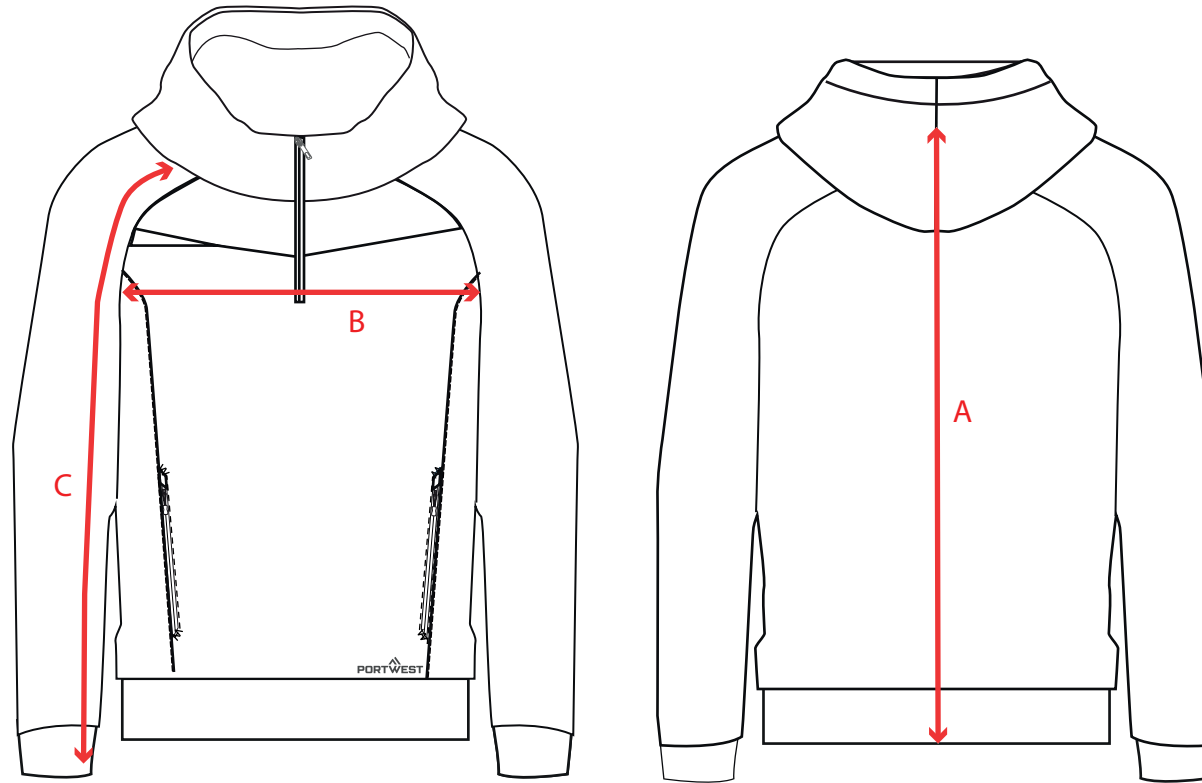

STYLE NO: DX467 DESCRIPTION: DX4 QUARTER ZIP HOODIE

	SIZE	S	M	L	XL	XXL	3XL
	TO FIT CHEST	92-96	100-104	108-112	116-124	128-132	136-140
A	CENTRE BACK LENGTH (CB NECK TO BACK HEM)	70	71	72	73	74	75
B	CHEST WIDTH	49	53	57	63	67	71
C	RAGLAN SLEEVE LENGTH	80	81	82	83	84	85