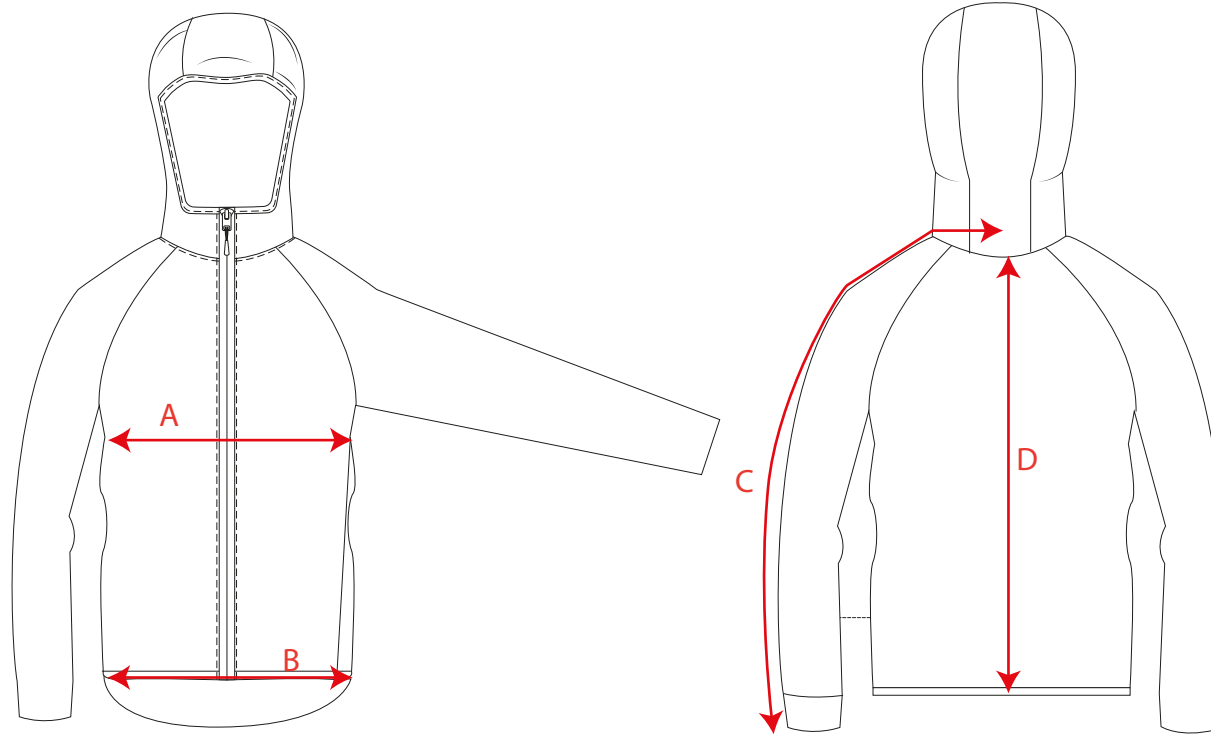

STYLE NO: DX468

DESCRIPTION: DX4 Heavy Padded Baffle Jacket

MEASUREMENTS		S	M	L	XL	2XL	3XL
JACKET CHEST	A	110	118	126	138	146	154
HEM RELAXED	B	106	114	122	134	142	150
OVERARM SLEEVE LENGTH	C	93.5	95	96.5	98	99.5	101
CENTRE BACK LENGTH	D	73.5	75	76.5	78	79.5	81