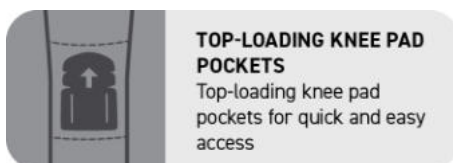

PW3 HI-VIS RAIN TROUSERS

DESCRIPTION

Premium bib and brace made from durable 300D Oxford polyester fabric. The zip off feature at the back allows to transform the bib and brace to a trouser, adding to its overall versatility. Following the contemporary PW3 signature design, this garment has top loading kneepad pockets, secure zipped storage pockets, rule pocket and detachable holster pockets.

COMPOSITION

300D Breathable: 100% Polyester 300D Oxford, Stain Resistant Finish, Double PU Coated, 190g

100% Polyester Mesh, 6060g

Orange/Black S-3XL

FEATURES

- Waterproof with taped seams preventing water penetration
- Extremely water resistant PFAS free Texpel™ Splash Eco fabric finish, water beads away from fabric surface
- Detachable bib and braces for greater versatility
- Reinforced panels in high wear areas for maximum durability
- Side zip leg opening for easy access
- Twin-stitched seams for extra durability
- Easy access cargo pocket
- Side zip pockets
- Rule pocket
- Large back zip pocket for multiple storage options
- Wider belt loops for wider belts
- Crotch gusset to reduce stress and prevent seam failure

STANDARDS

EN ISO 20471 Class 2
RIS 3279 TOM Issue 2 (Orange Only)
EN 343 Class 4:3 X

COLOUR / SIZES

SKU	COLOUR	SIZE RANGE
PW356OBR	ORANGE/BLACK	S-3XL

FEATURES

STANDARDS

EN ISO 20471
High Visibility Clothing - Test Methods
And Requirements