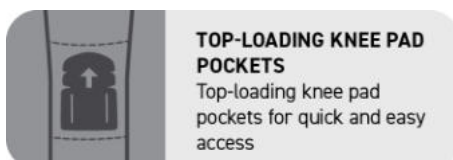

PW3 HI-VIS RAIN TROUSERS

DESCRIPTION

Premium bib and brace made from durable 300D Oxford polyester fabric. The zip off feature at the back allows to transform the bib and brace to a trouser, adding to its overall versatility. Following the contemporary PW3 signature design, this garment has top loading kneepad pockets, secure zipped storage pockets, rule pocket and detachable holster pockets.

COMPOSITION

300D Breathable: 100% Polyester 300D Oxford, Stain Resistant Finish, Double PU Coated, 190g

100% Polyester Mesh, 6060g

Yellow/Black S-3XL

FEATURES

- Waterproof with taped seams preventing water penetration
- Extremely water resistant PFAS free Texpel™ Splash Eco fabric finish, water beads away from fabric surface
- Detachable bib and braces for greater versatility
- Reinforced panels in high wear areas for maximum durability
- Side zip leg opening for easy access
- Twin-stitched seams for extra durability
- Easy access cargo pocket
- Side zip pockets
- Rule pocket
- Large back zip pocket for multiple storage options
- Wider belt loops for wider belts
- Crotch gusset to reduce stress and prevent seam failure

STANDARDS

EN ISO 20471 Class 2
RIS 3279 TOM Issue 2 (Orange Only)
EN 343 Class 4:3 X

COLOUR / SIZES

SKU	COLOUR	SIZE RANGE
PW356YBR	YELLOW/BLACK	S-3XL

FEATURES