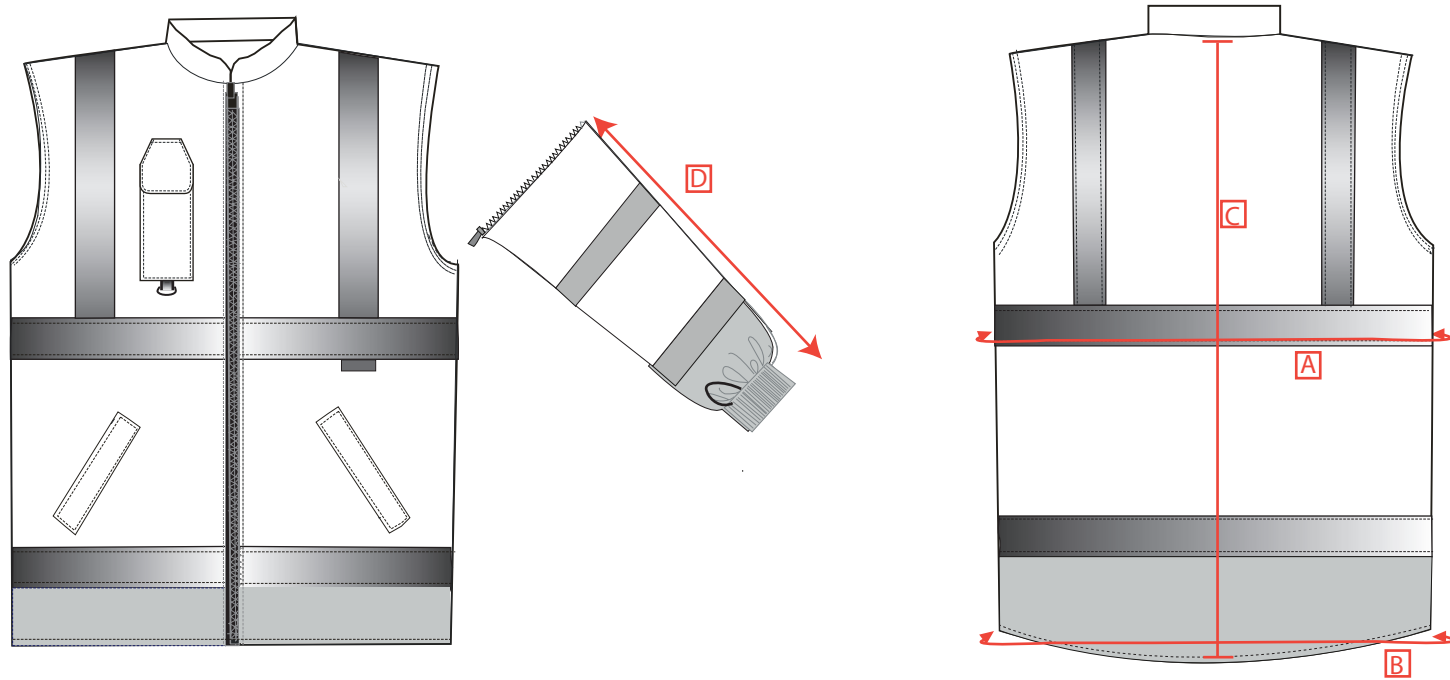

STYLE NO: **S426**

DESCRIPTION: Hi-Vis 7-in-1 Contrast Traffic Jacket (Shell Jacket, Quilt Lined Jacket and Bodywarmer)

Colourway

Outer Shell Jacket

		XS	S	M	L	XL	XXL	3XL	4XL	5XL	TOL	Audit
To Fit Chest		80-88	92-96	100-104	108-112	116-124	128-132	136-140	144-148	152-156		Size
Euro Sizes		1	2	3	4	5	6	7	8	9		
Jacket Chest	A	110	118	126	134	142	150	158	166	174	1.5	
Hem	B	110	118	126	134	142	150	158	166	174		
Collar to Cuff (Incl.cuff)	C	77.5	78	79.5	81	82.5	84	85.5	87	88.5	1.5	
Center back length	D	79	81	83	85	87	89	91	93	95	0.5	

STYLE NO: S426

DESCRIPTION: Hi-Vis 7-in-1 Contrast Traffic Jacket (Shell Jacket, Quilt Lined Jacket and Bodywarmer)

EN ISO 20471 Reversible Bodywarmer with Detachable Sleeves

		XS	S	M	L	XL	XXL	XXXL	4XL	5XL	Tol	Audit
To fit chest		80-88	92-96	100-104	108-112	116-124	128-132	136-140	144-148	152-160		Size
Euro size		1	2	3	4	5	6	7	8	9		
Chest	A	104	112	120	128	136	144	152	160	168	1.5	
Hem	B	104	112	120	128	136	144	152	160	168	1.5	
Nape to Hem	C	74	74	76	78	80	82	84	86	88	1	
Over arm (incl cuff)	D	66.5	67	67.5	68	68.5	69	69.5	70	70.5		