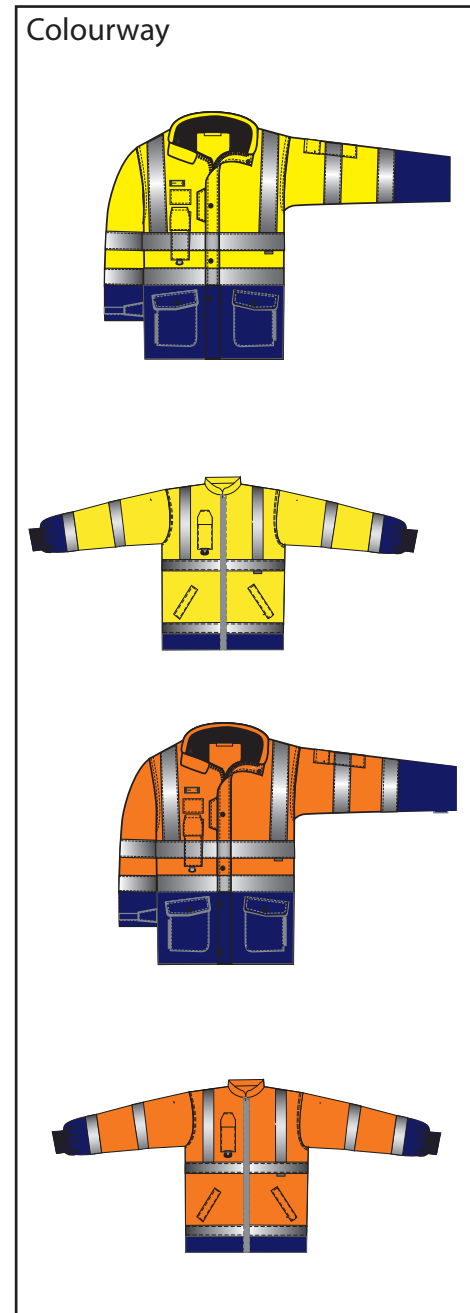

STYLE NO: **S426**

DESCRIPTION: Hi-Vis 7-in-1 Contrast Traffic Jacket (Shell Jacket, Quilt Lined Jacket and Bodywarmer)

Colourway

Outer Shell Jacket

		XS	S	M	L	XL	XXL	3XL	4XL	5XL	TOL	Audit
To Fit Chest		80-88	92-96	100-104	108-112	116-124	128-132	136-140	144-148	152-156		Size
Euro Sizes		1	2	3	4	5	6	7	8	9		
Jacket Chest	A	110	118	126	134	142	150	158	166	174	1.5	
Hem	B	110	118	126	134	142	150	158	166	174		
Collar to Cuff (Incl.cuff)	C	77.5	78	79.5	81	82.5	84	85.5	87	88.5	1.5	
Center back length	D	79	81	83	85	87	89	91	93	95	0.5	

STYLE NO: S426

DESCRIPTION: Hi-Vis 7-in-1 Contrast Traffic Jacket (Shell Jacket, Quilt Lined Jacket and Bodywarmer)

EN ISO 20471 Reversible Bodywarmer with Detachable Sleeves

		XS	S	M	L	XL	XXL	XXXL	4XL	5XL	Tol	Audit
To fit chest		80-88	92-96	100-104	108-112	116-124	128-132	136-140	144-148	152-160		Size
Euro size		1	2	3	4	5	6	7	8	9		
Chest	A	104	112	120	128	136	144	152	160	168	1.5	
Hem	B	104	112	120	128	136	144	152	160	168	1.5	
Nape to Hem	C	74	74	76	78	80	82	84	86	88	1	
Over arm (incl cuff)	D	66.5	67	67.5	68	68.5	69	69.5	70	70.5		