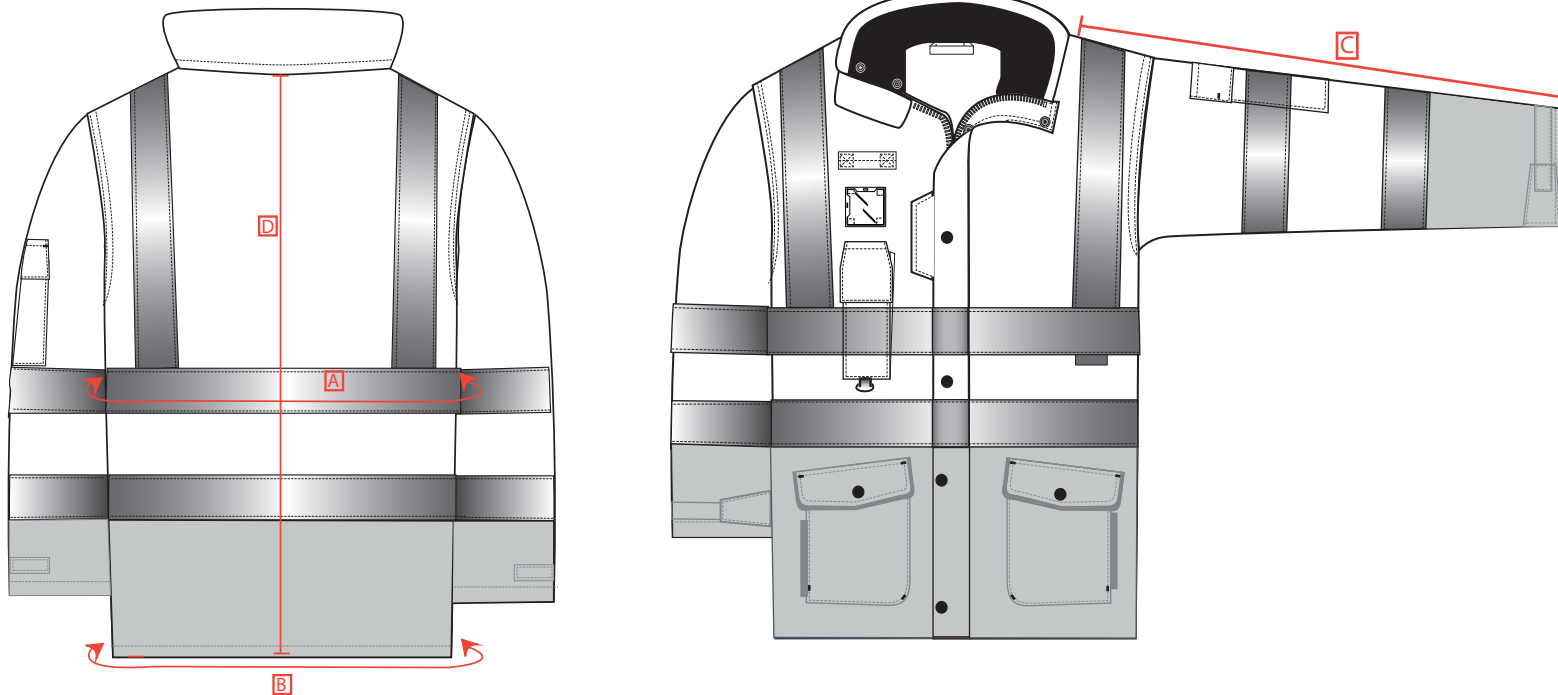

STYLE NO: **S426**

DESCRIPTION: Hi-Vis 7-in-1 Contrast Traffic Jacket (Shell Jacket, Quilt Lined Jacket and Bodywarmer)

Colourway

Outer Shell Jacket

		XS	S	M	L	XL	XXL	3XL	4XL	5XL	TOL	Audit
To Fit Chest		80-88	92-96	100-104	108-112	116-124	128-132	136-140	144-148	152-156		Size
Euro Sizes		1	2	3	4	5	6	7	8	9		
Jacket Chest	A	110	118	126	134	142	150	158	166	174	1.5	
Hem	B	110	118	126	134	142	150	158	166	174		
Collar to Cuff (Incl.cuff)	C	77.5	78	79.5	81	82.5	84	85.5	87	88.5	1.5	
Center back length	D	79	81	83	85	87	89	91	93	95	0.5	

STYLE NO: S426

DESCRIPTION: Hi-Vis 7-in-1 Contrast Traffic Jacket (Shell Jacket, Quilt Lined Jacket and Bodywarmer)

EN ISO 20471 Reversible Bodywarmer with Detachable Sleeves

		XS	S	M	L	XL	XXL	XXXL	4XL	5XL	Tol	Audit
To fit chest		80-88	92-96	100-104	108-112	116-124	128-132	136-140	144-148	152-160		Size
Euro size		1	2	3	4	5	6	7	8	9		
Chest	A	104	112	120	128	136	144	152	160	168	1.5	
Hem	B	104	112	120	128	136	144	152	160	168	1.5	
Nape to Hem	C	74	74	76	78	80	82	84	86	88	1	
Over arm (incl cuff)	D	66.5	67	67.5	68	68.5	69	69.5	70	70.5		